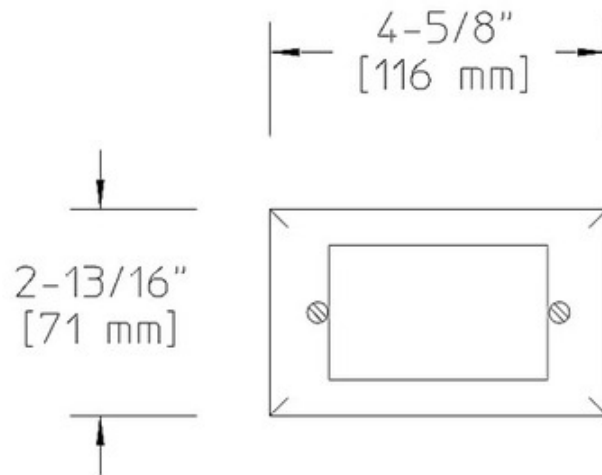

# RFL1 Mini Frosted Lens Steplyte

**Description:**

RFL1 Mini Frosted Lens Steplyte features a thermoset polyester powdercoat finish in Black. Die-cast aluminum single gang recessed box with stainless steel fasteners. Frosted tempered glass lens. Fixture is pre-wired with 6 foot pigtail of 18-2 AWG wire. Includes low voltage quick connector LVC3 for easy hook-up to the low voltage supply cable not included. One 12 watt S8 bipin halogen lamp included. 4.6 inches wide x 2.8 inches high x 2.75 inches deep. ETL listed for wet locations. Requires remote transformer not included.

Shown in: Black / Frosted

List Price: \$148.35  
 Our Price: \$89.01

Shade Color: Frosted  
 Body Finish: Black  
 Lamp: 1 x JD/D.C. Bayonet (BA15D)/12W/120V Halogen  
 Wattage: 12W  
 Dimmer: N/A  
 Dimensions: 2.8"H x 4.6"W x 2.75"D