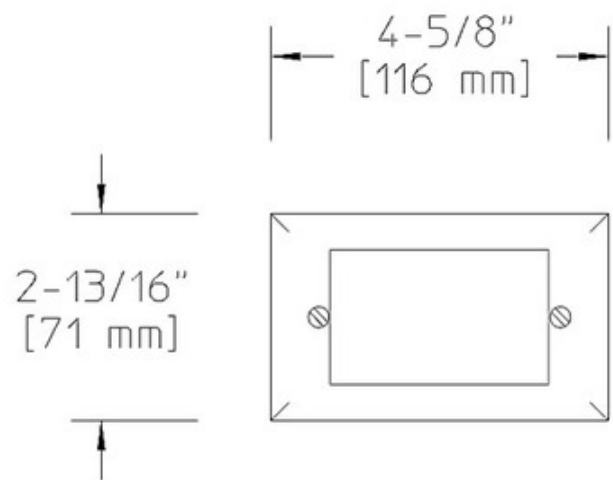

BRAND

Hadco by Signify

DESCRIPTION

RFL1 Mini Frosted Lens Steplyte features a thermoset polyester powdercoat finish in Black. Die-cast aluminum single gang recessed box with stainless steel fasteners. Frosted tempered glass lens. Fixture is pre-wired with 6 foot pigtail of 18-2 AWG wire. Includes low voltage quick connector LVC3 for easy hook-up to the low voltage supply cable not included. One 12 watt S8 bipin halogen lamp included. 4.6 inches wide x 2.8 inches high x 2.75 inches deep. ETL listed for wet locations. Requires remote transformer not included.

SHADE COLOR	Frosted
BODY FINISH	Black
WATTAGE	12W
DIMMER	N/A
DIMENSIONS	4.6"W x 2.8"H x 2.75"D
BULB INCLUDED	
LAMP	1 x JD/D.C. Bayonet (BA15D)/12W/120V Halogen

SPEC #

HAD120416

COMPANY

PROJECT

FIXTURE TYPE