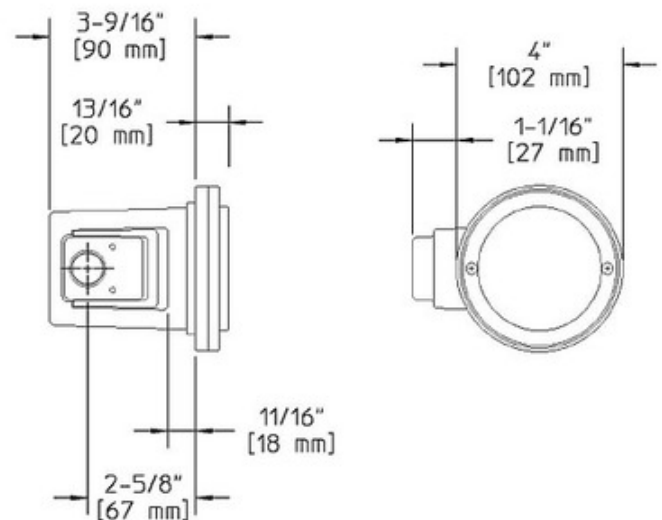

BRAND

Hadco by Signify

DESCRIPTION

RRFL14 Round Steplyte features a thermoset polyester powdercoat finish available in Black or Bronze. High performance aluminum reflector for optimum symmetrical light output. Opal lens made of UV stabilized injection molded polycarbonate. Die-cast aluminum back box housing. Fixture is pre-wired with 6 foot pigtail of 18-2 AWG wire. Includes low voltage quick connector LVC3 for easy hook-up to the low voltage supply cable not included. Thermal protection device, not included, is required for installations in drywall, plaster, wood or other non-masonry materials. One 10 watt T3 bipin halogen lamp not included. Lower wattage lamps are acceptable. 4 inch diameter x 3.6 inch deep housing. Thermal protection device is required for installations in drywall, plaster, wood or other non-masonry materials, sold separately. ETL listed for wet locations. Requires remote transformer not included.

Â

SHADE COLOR	Opal
BODY FINISH	Bronze
WATTAGE	10W
DIMMER	Dimmable
DIMENSIONS	4"W x 4"H x 3.6"D
BULB NOT INCLUDED	
LAMP	1 x T3/Bipin/10W/12V Halogen

SPEC #

HAD120426

COMPANY

PROJECT

FIXTURE TYPE

APPROVED BY