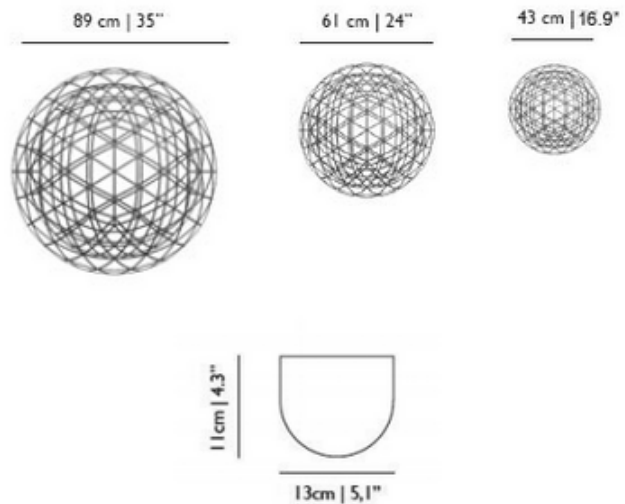

Product Number: MOO120670			
Company:		Fixture Type:	Date: Feb 25, 2018
Project:		Approved By:	

#1330SU-RA43DIM-01 7L1-XXSS

Fax: (773) 883-6131

Phone: 866-954-4489

Address: 1718 W. Fullerton Ave. Chicago IL 60614

www.Lightology.com