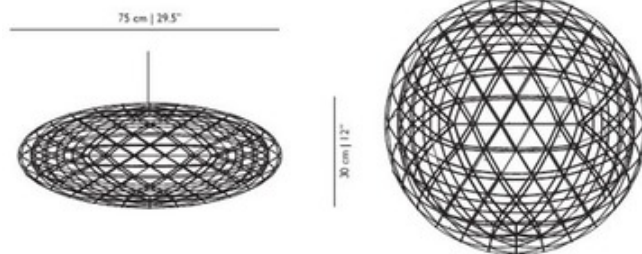

Technical Information

Luminous Flux: 510 lumens
Lumens/Watt: 17.00
Lamp Color: 2700 K
Color Rendering: 71 CRI

Product Number: MOO120673			
Company:		Fixture Type:	Date: Feb 19, 2018
Project:		Approved By:	

#1330SU-RAZADIM-030L1-XXSS

Fax: (773) 883-6131

Phone: 866-954-4489

Address: 1718 W. Fullerton Ave. Chicago IL 60614

www.Lightology.com