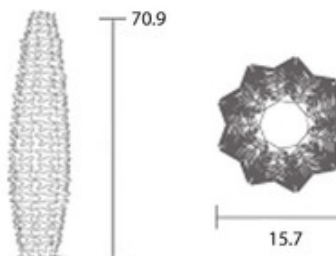

Cactus Floor Lamp

Description:

Cactus Floor Lamp features a stainless steel base with an antistatic opalflex White shade and is available in two sizes. Two 24 watt, 120 volt GU24 compact fluorescent bulbs are included. Dimensions: XL: 15.7 inch width x 61.02 inch height. XXL: 15.7 inch width x 70.9 inch height.

Shown in: Stainless Steel / White

List Price: \$1625.00
Our Price: \$1300.00

Shade Color: White
Body Finish: Stainless Steel
Lamp: 2 x CF/Medium (E26)/24W/120V Compact Fluorescent
Wattage: 48W
Dimmer: Not Dimmable
Dimensions: 61.02"H x 15.7"W