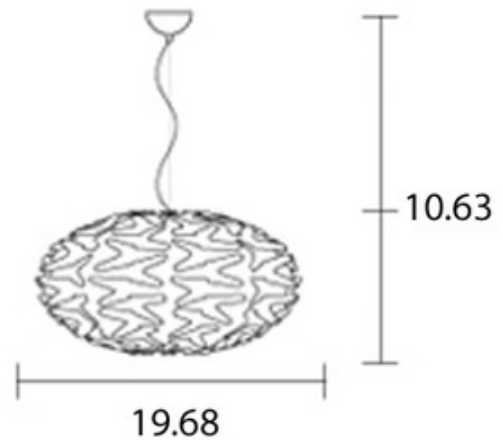

**BRAND**

Slamp

**DESCRIPTION**

Cactus Suspension features original fresh spirited and decidedly contemporary outline with its zig-zag panels made of White antistatic opalflex.

*Shown in: Stainless Steel / White*

<b>SHADE COLOR</b>	White
<b>BODY FINISH</b>	Stainless Steel
<b>WATTAGE</b>	10W
<b>DIMMER</b>	Standard 120V
<b>DIMENSIONS</b>	19.69"W x 10.63"H
<b>BULB INCLUDED</b>	
<b>LAMP</b>	1 x Edison/Medium (E26)/10W/120V LED