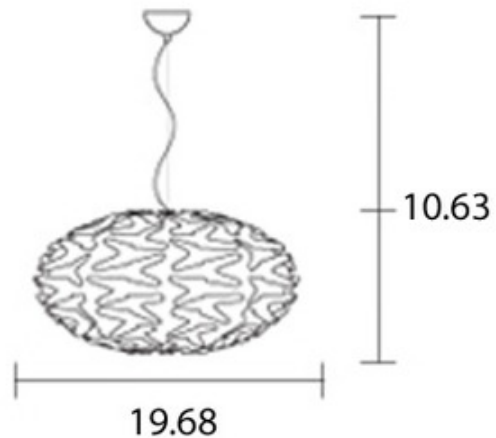

Cactus Suspension

**Description:**

Cactus Suspension features original fresh spirited and decidedly contemporary outline with its zig-zag panels made of White antistatic opalflex. One 75 watt, 120 volt A19 medium base halogen bulb is included. Dimensions: 19.68 inch width x 10.63 inch height.

Shown in: Stainless Steel / White

**List Price:** \$812.50  
**Our Price:** \$552.50

**Shade Color:** White  
**Body Finish:** Stainless Steel  
**Lamp:** 1 x A19/Medium (E26)/75W/120V Incandescent  
**Wattage:** 75W  
**Dimmer:** Incandescent  
**Dimensions:** 10.63"H x 19.69"W