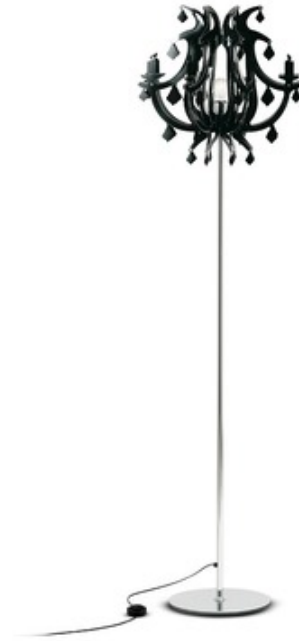

DESIGNER

Nigel Coates

BRAND

Slamp

DESCRIPTION

Ginetta Floor Lamp features a sumptuous contemporary interpretation structured around a central light source in white, black or silver Lentiflex polycarbonate. One 75 watt, 120 volt A19 medium base halogen bulb is required, but not included. 21 inch width x 74 inch height.

SHADE COLOR	Black
BODY FINISH	N/A
WATTAGE	75W
DIMMER	Standard 120V
DIMENSIONS	21"W x 74"H
BULB NOT INCLUDED	
LAMP	1 x A19/Medium (E26)/75W/120V Incandescent

SPEC # SLP120710

COMPANY

PROJECT

FIXTURE TYPE

APPROVED BY