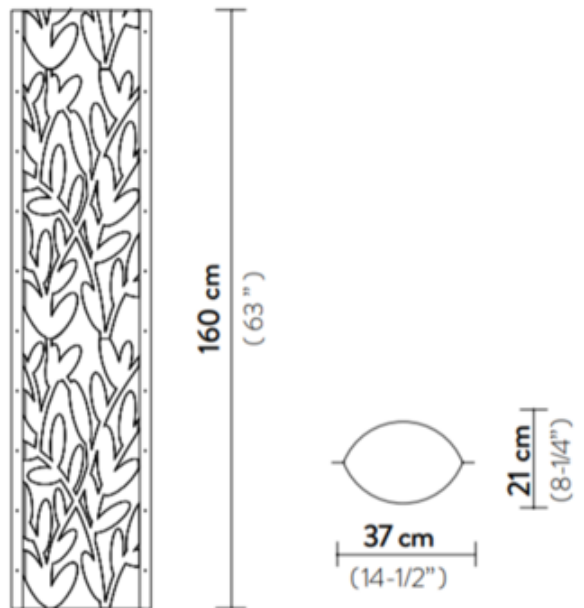

DESIGNER

Nigel Coates

BRAND

Slamp

DESCRIPTION

Dafne Tube Floor Lamp features aluminum profiles with an Opalflex shade with Aluminum profile.

SHADE COLOR	Opalflex
BODY FINISH	Aluminum
WATTAGE	150W
DIMMER	Standard 120V
DIMENSIONS	14.96"W x 45.27"H x 7.87"D
BULB NOT INCLUDED	
LAMP	2 x A19/Medium (E26)/75W/120V Incandescent 2 x A19/Medium (E26)/120V LED

SPEC #

SLP120738

COMPANY

PROJECT

FIXTURE TYPE

APPROVED BY

DATE
