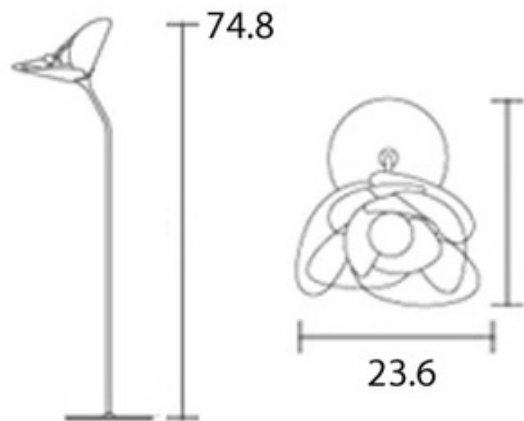

**BRAND**

Slamp

**DESCRIPTION**

Like a sunflower ever blooming toward the sun, Girafiore Floor Lamp appears to move wherever light is pointing. Alternating petals of white Opalflex and transparent Crystalflex blossom from a stainless steel base to recreate the subtle power and elegance of a floral giant. Three 24 watt, 120 volt GU24 base compact fluorescent bulbs are included. 23.6 inch width x 74.8 inch height.

|                      |  |
|----------------------|--|
| <b>SHADE COLOR</b>   | N/A  |
| <b>BODY FINISH</b>   | N/A  |
| <b>WATTAGE</b>       | 72W  |
| <b>DIMMER</b>        | N/A  |
| <b>DIMENSIONS</b>    | 23.6"W x 74.8"H                                  |
| <b>BULB INCLUDED</b> |  |
| <b>LAMP</b>          | 3 x CF/Medium (E26)/24W/120V Compact Fluorescent |