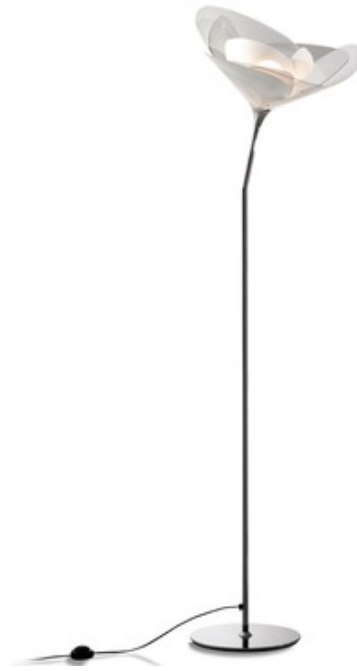

**BRAND**

Slamp

**DESCRIPTION**

Like a sunflower ever blooming toward the sun, Girafiore Floor Lamp appears to move wherever light is pointing. Alternating petals of white Opalflex and transparent Crystalflex blossom from a stainless steel base to recreate the subtle power and elegance of a floral giant. Three 24 watt, 120 volt GU24 base compact fluorescent bulbs are included. 23.6 inch width x 74.8 inch height.

|                      |  |
|----------------------|--|
| <b>SHADE COLOR</b>   | N/A  |
| <b>BODY FINISH</b>   | N/A  |
| <b>WATTAGE</b>       | 72W  |
| <b>DIMMER</b>        | N/A  |
| <b>DIMENSIONS</b>    | 23.6"W x 74.8"H                                  |
| <b>BULB INCLUDED</b> |  |
| <b>LAMP</b>          | 3 x CF/Medium (E26)/24W/120V Compact Fluorescent |