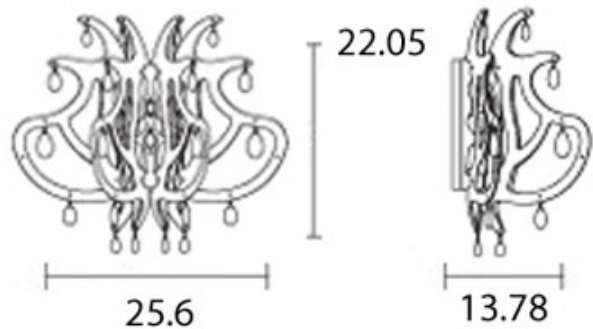

DESIGNER

Nigel Coates

BRAND

Slamp

DESCRIPTION

Medusa Wall Sconce features swarovski crystals and an opalflex frame with the choice of blue gel or black finish options.

SHADE COLOR	Black
BODY FINISH	N/A
WATTAGE	10W
DIMMER	N/A
DIMENSIONS	13.78"L x 25.6"W x 22.05"H
BULB NOT INCLUDED	
LAMP	1 x Edison/Medium (E26)/10W/120V LED

SPEC #

SLP120778

COMPANY

PROJECT

FIXTURE TYPE

APPROVED BY

DATE