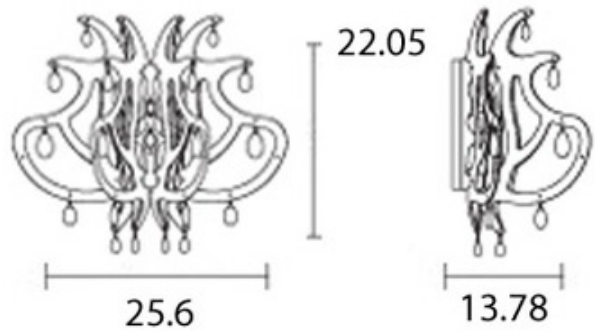

DESIGNER

Nigel Coates

BRAND

Slamp

DESCRIPTION

Medusa Wall Sconce features swarovski crystals and an opalflex frame with the choice of blue gel or black finish options.

SHADE COLOR	Black
BODY FINISH	N/A
WATTAGE	10W
DIMMER	N/A
DIMENSIONS	13.78"L x 25.6"W x 22.05"H
BULB NOT INCLUDED	
LAMP	1 x Edison/Medium (E26)/10W/120V LED

SPEC #

SLP120778

COMPANY

PROJECT

FIXTURE TYPE

APPROVED BY

DATE