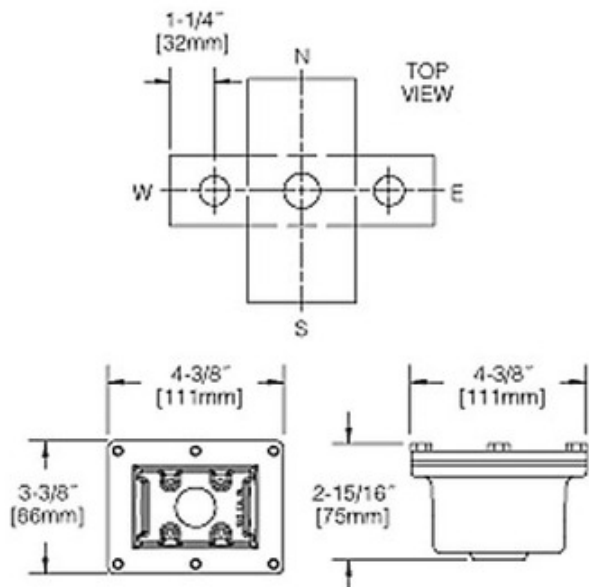

BRAND

Hadco by Signify

DESCRIPTION

JBH1 Junction Box features .75 inch NPT on bottom and two .50 inch or .75 inch NPT, one on each end. For use with up to two fixtures, 10.5 cubic inches. For use with Hadco fixtures UW1100N, UW1250-N, UW2-NO, UW2100-N, UW2250-N, UWL1075-N, UWL1100-N, UWL2075-N and UWL2100-N.

SHADE COLOR	N/A
BODY FINISH	Bronze
WATTAGE	N/A
DIMMER	N/A
DIMENSIONS	4.3"W x 2.9"H x 3.3"D
LAMP	N/A

SPEC # HAD120845

COMPANY	PROJECT	FIXTURE TYPE	APPROVED BY	DATE