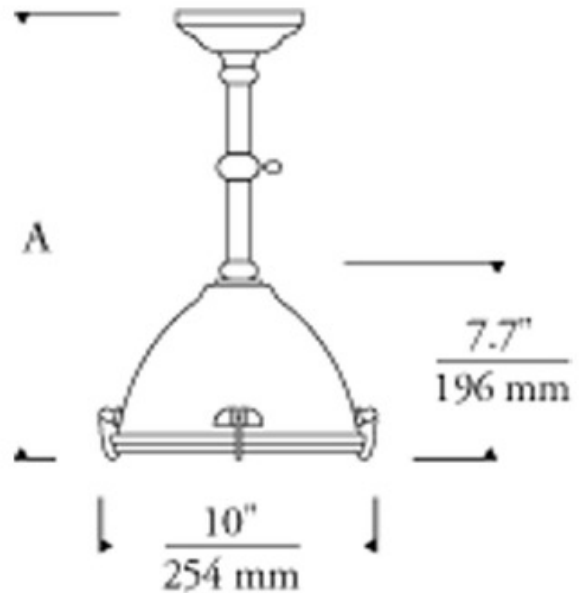

BRAND Visual Comfort Modern

DESCRIPTION

Industrial-inspired dome-shaped metal shade with frosted, tempered glass diffuser and a telescoping stem that can go from 18-23 inches or from 25-37 inches. Finish available in antique brass and polished nickel. Fixture available in solid and telescoping version. Includes 100 watt, 120 volt, A19 medium base incandescent lamp. Dimmable with standard incandescent dimmer. ETL listed. Suitable for damp locations. Made in USA. Telescoping available in a 18-23 (telescope 1) or 25-37 (telescope 2) inch version. Pendant dimensions are 10 inches in diameter x 7.7 inches high.

SHADE COLOR	Frosted
BODY FINISH	Polished Nickel
WATTAGE	72W
DIMMER	Standard 120V
DIMENSIONS	37"L x 10"W x 7.7"H
BULB INCLUDED	
LAMP	1 x A19/Medium (E26)/72W/120V Incandescent

SPEC # TLG1214

COMPANY	PROJECT	FIXTURE TYPE	APPROVED BY	DATE