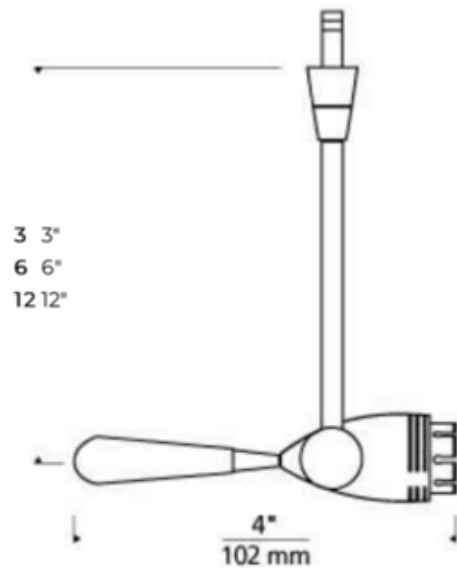

BRAND

Visual Comfort Modern

DESCRIPTION

The Aero Monorail Head is a sleek, streamlined head which rotates 360 degrees and pivots 260 degrees to direct the beam. Available in three stem lengths. The removable handle extension on the back serves as a functional addition assisting with pivots and rotations. Shade accessories allow you to create the ideal custom element. Compatible for use with 1-circuit Monorail track system. Includes Monorail connector. LED canopy compatible with both halogen and LED lamp options. Dimmer type dependent on system transformer (low voltage magnetic or electronic). Note: A shade accessory is required, and sold separately. Image shown in Satin Nickel finish with a Round Glass Shield in Frost.

Shown in: Satin Nickel

SHADE COLOR	N/A
BODY FINISH	Satin Nickel
WATTAGE	7W
DIMMER	Dimmable
DIMENSIONS	4"L x 3"H
BULB NOT INCLUDED	
LAMP	MR16/GU5.3 (bipin)/7W/12V LED

SPEC #

TLG12195

COMPANY

PROJECT

FIXTURE TYPE