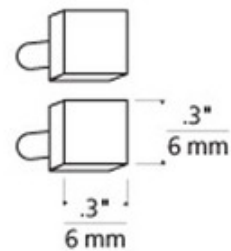

**BRAND**

Visual Comfort Modern

**DESCRIPTION**

Decorative end caps fit into ends of Monorail run for finished look. Sold in pairs. Order one pair for each end. Finish in Satin Nickel or Antique Bronze. 0.3 inch width x 0.3 inch height.

SHADE COLOR	N/A
BODY FINISH	Chrome
WATTAGE	N/A
DIMMER	N/A
DIMENSIONS	0.3"W x 0.3"H
LAMP	N/A

SPEC # TLG12258

COMPANY	PROJECT	FIXTURE TYPE	APPROVED BY	DATE