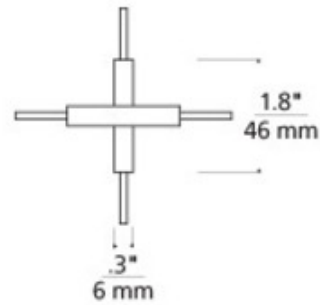

BRAND

Visual Comfort Modern

DESCRIPTION

The X connector joins up to eight pieces of Monorail. Center of the connector must be supported with a rigid or adjustable standoff (sold separately). Finish in satin nickel or antique bronze. 1.8 inch width x 1.8 inch length.

SHADE COLOR	N/A
BODY FINISH	Antique Bronze
WATTAGE	N/A
DIMMER	N/A
DIMENSIONS	1.8" L x 1.8" W
LAMP	N/A

SPEC #

TLG12311

COMPANY

PROJECT

FIXTURE TYPE

APPROVED BY

DATE