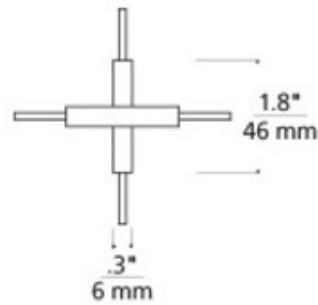

Monorail X Connector

Description:

The X connector joins up to eight pieces of Monorail. Center of the connector must be supported with a rigid or adjustable standoff (sold separately). Finish in satin nickel or antique bronze. 1.8 inch width x 1.8 inch length.

Shown in: Antique Bronze

List Price: \$101.25
 Our Price: \$81.00

Shade Color: N/A
 Body Finish: Antique Bronze
 Lamp: N/A
 Wattage: N/A
 Dimmer: N/A
 Dimensions: 1.8"L x 1.8"W

Product Number: TLG12311			
Company:		Fixture Type:	Date: Feb 21, 2018
Project:		Approved By:	