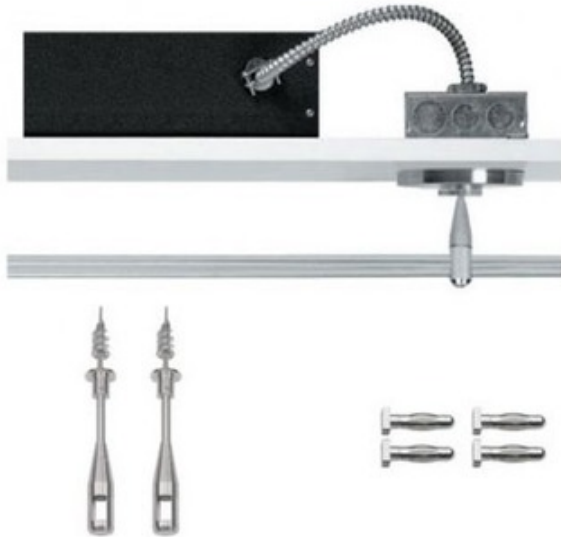

Monorail Remote Transformer Kit 300W

Description:

Monorail 300W Remote Transformer Kit. Rail drops 2 inch from ceiling. This remote transformer installs in an accessible location behind the ceiling or wall. Canopy attaches to standard 4 inch junction box with round plaster ring. Monorail kit includes: 8 foot long hand bendable monorail, 2 sets of decorative end caps, 2 rigid standoff supports and 12 volt, 300 watt magnetic transformer with power feed. Finish available in Satin Nickel, Antique Bronze or Aged Brass. Add up to six 50 watt fixtures, up to eight 35 or 37 Watt fixtures, or up to fifteen 20 Watt fixtures, sold separately.

Shown in: Satin Nickel

List Price: \$731.25
Our Price: \$585.00

Shade Color: N/A
Body Finish: Satin Nickel
Lamp: N/A
Wattage: N/A
Dimmer: Low Voltage Magnetic
Dimensions: 96"L x 2"H

Product Number: TLG 12363			
Company:		Fixture Type:	Date: Feb 18, 2018
Project:		Approved By:	