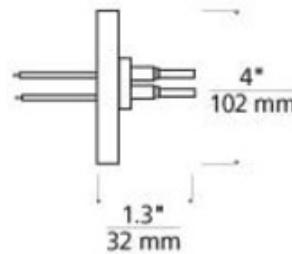

Monorail 4 Inch Round Direct End Power Feed

Description:

A direct-end power feed canopy is mounted to a wall or ceiling perpendicular to the monorail run. It brings power to an end of the monorail run from a remote transformer (sold separately). The low-voltage leads from the remote transformer are connected to the canopy leads inside the electrical box the canopy mounts to the electrical box. 4 inch round canopy: mount to a standard 4 inch electrical box with round plaster ring(not included), 2 inch square canopy: mount to tech lighting's special 2 inch square, 3.5 inch deep electrical box with mounting bar (included), 2 inches x 4inches rectangular canopy: mount to a single gang or gem box (provided by electrician). Finish available in antique bronze or satin nickel. For use with a single feed remote transformer (sold separately.) ETL listed. 4 inch width x 4 inch height x 1.3 inch length.

Shown in: Satin Nickel

List Price: \$72.50
 Our Price: \$58.00

Shade Color: N/A
 Body Finish: Satin Nickel
 Lamp: N/A
 Wattage: N/A
 Dimmer: N/A
 Dimensions: 1.3"L x 4"H x 4"W

Product Number: TLG 12456			
Company:		Fixture Type:	Date: Feb 25, 2018
Project:		Approved By:	