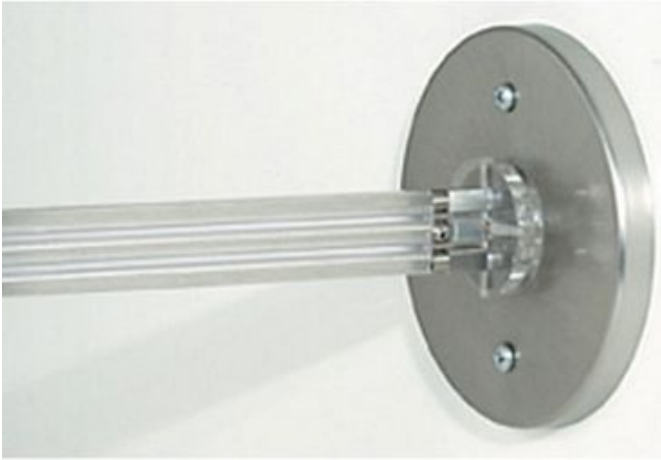

Monorail 4 Inch Round Direct End Power Feed

Description:

A direct-end power feed canopy is mounted to a wall or ceiling perpendicular to the monorail run. It brings power to an end of the monorail run from a remote transformer (sold separately). The low-voltage leads from the remote transformer are connected to the canopy leads inside the electrical box the canopy mounts to the electrical box. 4 inch round canopy: mount to a standard 4 inch electrical box with round plaster ring(not included), 2 inch square canopy: mount to tech lighting's special 2 inch square, 3.5 inch deep electrical box with mounting bar (included), 2 inches x 4inches rectangular canopy: mount to a single gang or gem box (provided by electrician). Finish available in antique bronze or satin nickel. For use with a single feed remote transformer (sold separately.) ETL listed. 4 inch width x 4 inch height x 1.3 inch length.

Shown in: Satin Nickel

List Price: \$72.50
 Our Price: \$58.00

Shade Color: N/A
 Body Finish: Satin Nickel
 Lamp: N/A
 Wattage: N/A
 Dimmer: N/A
 Dimensions: 1.3"L x 4"H x 4"W

Product Number: TLG 12456			
Company:		Fixture Type:	Date: Feb 25, 2018
Project:		Approved By:	