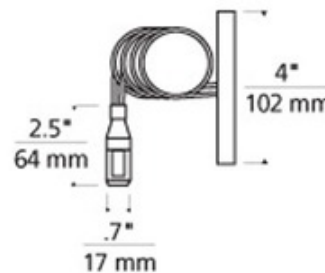

Monorail Center Power Feed Single Feed

Description:

Center power feeds are generally used to bring power to a Monorail system when the transformer cannot be located directly above the run. Center power feed can be used anywhere within the run and includes a removable 4 inch round canopy and 12 feet of field-cutttable softwire leads. Specify dual feed when using a dual feed transformer. Finish in Satin Nickel or Antique Bronze. 4 inch width x 4 inch height x 144 inch length.

Shown in: Satin Nickel

List Price: \$97.50
 Our Price: \$78.00

Shade Color: N/A
 Body Finish: Satin Nickel
 Lamp: N/A
 Wattage: N/A
 Dimmer: N/A
 Dimensions: 144"L x 4"H x 4"W

Product Number: TLG12467			
Company:		Fixture Type:	Date: Feb 23, 2018
Project:		Approved By:	