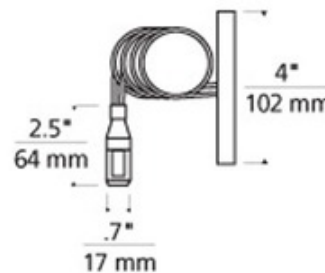

Monorail Center Power Feed Single Feed

Description:

Center power feeds are generally used to bring power to a Monorail system when the transformer cannot be located directly above the run. Center power feed can be used anywhere within the run and includes a removable 4 inch round canopy and 12 feet of field-cutttable softwire leads. Specify dual feed when using a dual feed transformer. Finish in Satin Nickel or Antique Bronze. 4 inch width x 4 inch height x 144 inch length.

Shown in: Satin Nickel

List Price: \$97.50
 Our Price: \$78.00

Shade Color: N/A
 Body Finish: Satin Nickel
 Lamp: N/A
 Wattage: N/A
 Dimmer: N/A
 Dimensions: 144"L x 4"H x 4"W

Product Number: TLG12467			
Company:		Fixture Type:	Date: Jul 20, 2017
Project:		Approved By:	