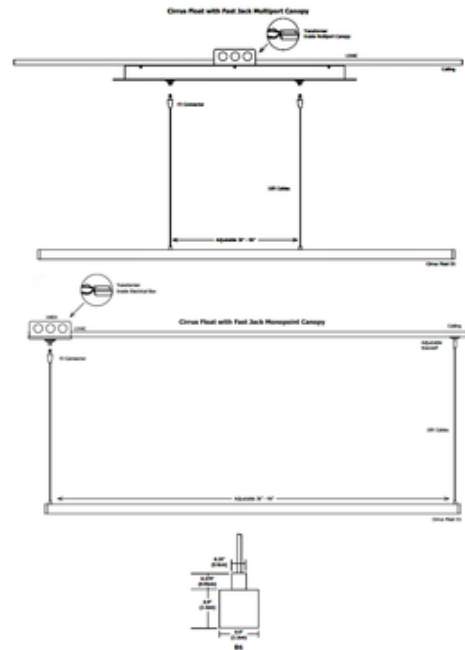

Fast Jack Cirrus Float D1 Direct Lens Suspension

Shown in: Satin Aluminum / White

List Price: \$468.00
Our Price: \$374.40

Shade Color: White
Body Finish: Satin Aluminum
Lamp: 1 x LED/21W/12V LED
Wattage: 21W
Dimmer: Dimmable
Dimensions: 36"L x 0.9"H x 0.9"W

Technical Information

Luminous Flux: 723 lumens
Lumens/Watt: 34.43
Lamp Color: 2700 K
Color Rendering: 92 CRI
Lamp Life: 50000 hours

Designer: Gregory Kay

Description:

Fast Jack Cirrus Float features a D1 1 inch direct lens available in Satin Aluminum, Satin Nickel, Chrome, Antique Bronze, Satin Black or White finish. Hardware and supporting cables are Antique Bronze for Antique Bronze and Black finishes, and Satin Nickel for all other finishes. Power cables are Satin Nickel for all finish options. At 7 watts per foot, the 12 volt AC Cirrus Float fixture contains 2700K Very Warm White or 3000K Warm White color temperature LEDs, 92+CRI, delivering 34 lumens per watt/241 lumens per foot. 50,000 hour average lamp life. Available in 36, 48, 60 and 72 inch lengths. May be ordered in 3, 6 or 9 inch increments upon request. Adapted for easy compatibility with all Edge Fast Jack Canopies, the fixtures allow for flexible mounting to monopoint or multi-port canopies, sold separately. Also available in a version compatible with Edge Lighting single circuit and two-circuit Monorail. Cirrus includes 10 foot adjustable aircraft cables that slide across the length of the fixture for flexibility in mounting to the canopies. Fast Jack connectors included. Recommended mounting height 70 inches above finished floor. Swag hook accessory available to extend cable to an electrical box not located directly above desired fixture location, sold separately. Major components made and assembled in the USA. ETL