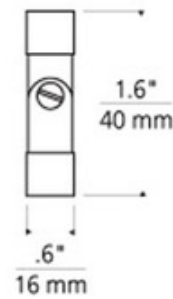

Monorail Power Vault Adapter

Description:

For use in installing Monorail to a vaulted ceiling. Installs to the power feed (sold separately) and adjusts to any angle to position rail parallel to the floor. Finish in Satin Nickel or Antique Bronze. ETL listed. 0.6 inch width x 1.6 inch height.

Shown in: Satin Nickel

List Price: \$58.75
 Our Price: \$47.00

Shade Color: N/A
 Body Finish: Satin Nickel
 Lamp: N/A
 Wattage: N/A
 Dimmer: N/A
 Dimensions: 1.6"H x 0.6"W

Product Number: TLG12512			
Company:		Fixture Type:	Date: Feb 24, 2018
Project:		Approved By:	