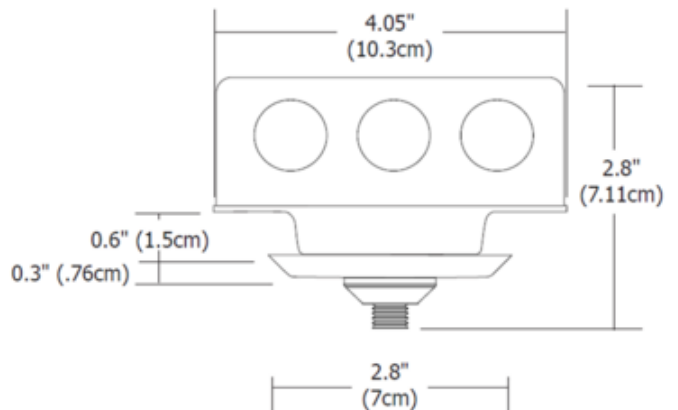

DESIGNER

Gregory Kay

BRAND

PureEdge Lighting

DESCRIPTION

Fast Jack LED 2 Inch Round or Square Canopy features a single Fast Jack port and mounts to a standard 4 inch electrical box that houses a 60 watt 12VAC LED power supply (included). LED version can also be used with a maximum of 50 watt halogen load per port. Compatible with Lutron Diva, Lutron Skylark, and Legrand electronic low voltage (ELV) dimmers, sold separately.

Shown in: Satin Nickel

SHADE COLOR	N/A
BODY FINISH	Satin Nickel
WATTAGE	60W
DIMMER	Low Voltage Electronic
DIMENSIONS	2.8"W x 2.8"H
BULB NOT INCLUDED	
LAMP	1 x LED/60W/12V LED

SPEC # EDG125231

COMPANY	PROJECT	FIXTURE TYPE	APPROVED BY	DATE