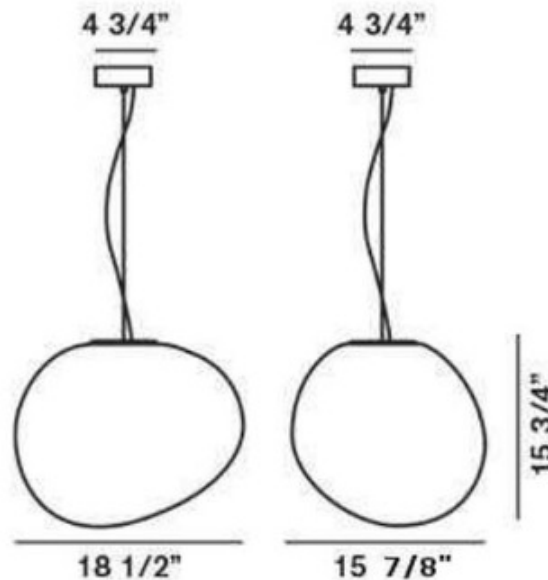

Gregg Grande Suspension

Designer: Roberto & Ludovica Palomba

Description:

Gregg Grande Suspension features a Satin White diffuser that completely embraces the light source and gives excellent light diffusion. Gregg is an organic, elegant, and familiar shape that does not use pure geometry. Two lamping options. LED: Integrated 23 watt 120 volt LED light source. INC: One 150 watt max 120 volt medium base bulb is required, but not included. 18.5 inch width x 15.75 inch height x 15.9 inch depth. Choice of 78 inch or 200 inch cable. UL Listed.

Shown in: Aluminum / White

List Price: \$1412.50
Our Price: \$1130.00

Shade Color: White
Body Finish: Aluminum
Lamp: 1 x A19/Medium (E26)/150W/120V Incandescent
Wattage: 150W
Dimmer: Incandescent
Dimensions: 200"L x 15.75"H x 18.5"W x 15.9"D