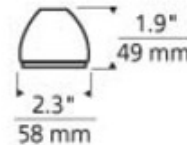

Round Glass Shield Accessory

Description:

Round Glass Shield features colorful translucent glass in Amber, Cobalt or Frost with Aluminum or Antique Bronze finish. Includes louver lens holder which can hold up to two lenses or louvers. MR16 of up to 50 watts (not included). Available for use on Aero, CP1, Curly Torpedo, Joshua Ceiling, K-Bye-Bye, K-Giro, K-Jane, K-Johnny, K-Pivot, K-Telescope, Metal Woman, MO-Pivot, Swivel, Tele, Tilt, Torpedo or Torpedo pendant (sold separately). 2.3 inch diameter x 1.9 inches high.

Shown in: Aluminum / Amber

List Price: \$72.50
Our Price: \$58.00

Shade Color: Amber
Body Finish: Aluminum
Lamp: N/A
Wattage: N/A
Dimmer: N/A
Dimensions: 1.9"H x 2.3"W

Product Number: TLG 12708			
Company:		Fixture Type:	Date: Feb 17, 2018
Project:		Approved By:	