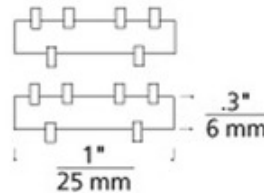

Kable Lite Conductive Connector

Description:

Kable lite conductive connectors join lengths of cable together end to end and continue the flow of power. Finishing Chrome or Satin Nickel. Sold as pair. ETL listed. 1W x 0.3H.

Shown in: Chrome

List Price: \$32.50
 Our Price: \$26.00

Shade Color: N/A
 Body Finish: Chrome
 Lamp: N/A
 Wattage: N/A
 Dimmer: N/A
 Dimensions: 0.3"H x 1"W

Product Number: TLG12776			
Company:		Fixture Type:	Date: Feb 22, 2018
Project:		Approved By:	