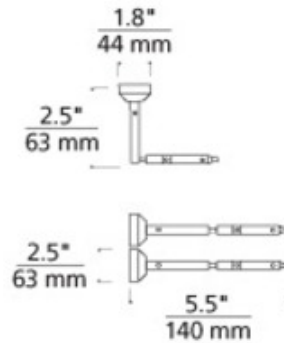

# Kable Lite Universal Turnbuckles

**Description:**

Heavy duty universal turnbuckles provide tension to thinkable for runs over twenty feet or turning runs. Can be mounted wall to wall or ceiling mounted. When ceiling mounted cables drop 2.5 inches from the ceiling. Sold as pair. If mounting to metal, order isolating connector for each pair of turnbuckles (sold separately). Finish in Chrome or Satin Nickel. ETL listed. 2.5W x 2.5H x 5.5L.

Shown in: Chrome

List Price: \$86.25  
 Our Price: \$69.00

Shade Color: N/A  
 Body Finish: Chrome  
 Lamp: N/A  
 Wattage: N/A  
 Dimmer: N/A  
 Dimensions: 5.5"L x 2.5"H x 2.5"W

Product Number: <b>TLG12794</b>			
Company:		Fixture Type:	Date: Feb 19, 2018
Project:		Approved By:	