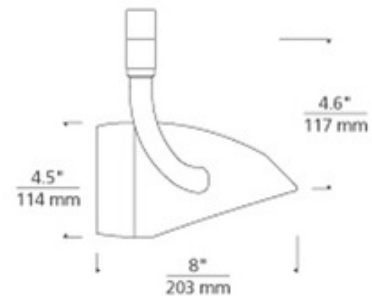

**DESIGNER**

Gregory Kay

**BRAND**

Visual Comfort Modern

**DESCRIPTION**

Organic shaped die-cast aluminum head pivots vertically 180 degrees, rotates horizontally 350 degrees. Features vertical and horizontal locking mechanisms and decorative glass lens ring. Dimmable with standard incandescent dimmer. Satin Nickel or White finish with included Amber, Cobalt, Frost or Solid metal lens ring. Requires one 120 volt incandescent PAR30L long neck medium base lamp up to 75 watts, not included. Holds up to two lenses or louvers, sold separately. Requires Power Jack Canopy, sold separately. ETL listed. 4.5W x 4.6H x 8L.

<b>SHADE COLOR</b>	N/A
<b>BODY FINISH</b>	Satin Nickel/ Frost
<b>WATTAGE</b>	75W
<b>DIMMER</b>	Standard 120V
<b>DIMENSIONS</b>	8"L x 4.5"W x 4.6"H
<b>BULB NOT INCLUDED</b>	
<b>LAMP</b>	1 x PAR30L/Medium (E26)/75W/120V Halogen 1 x PAR30L/Medium (E26)/120V LED