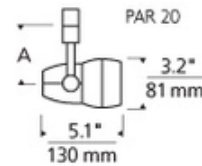

BRAND Visual Comfort Modern

DESCRIPTION

Power Jack OM PAR20 is a versatile die-cast aluminum head which pivots vertically 180 degrees and rotates horizontally 350 degrees. Features vertical and horizontal locking mechanisms. Available in Satin Nickel or White finish. One 120 volt PAR20 medium base halogen lamp up to 50 watts is required, but not included. Holds up to two lenses or louvers, sold separately. ETL listed. 3.2 inch diameter x 5.1 inch depth x 3 inch, 6 inch or 12 inch stem length. Requires Power Jack canopy, sold separately.

SHADE COLOR	N/A
BODY FINISH	Satin Nickel/ Frost
WATTAGE	50W
DIMMER	Standard 120V
DIMENSIONS	3"L x 3.2"W x 5.1"D
BULB NOT INCLUDED	
LAMP	1 x PAR20/Medium (E26)/50W/120V Halogen

SPEC # TLG12833

COMPANY	PROJECT	FIXTURE TYPE	APPROVED BY	DATE