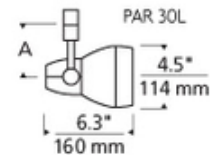

BRAND Visual Comfort Modern

DESCRIPTION

Power Jack OM PAR30L is a versatile die-cast aluminum head which pivots vertically 180 degrees and rotates horizontally 350 degrees. Features vertical and horizontal locking mechanisms. Available in Satin Nickel or White finish. One 120 volt PAR30 long neck medium base halogen lamp up to 75 watts is required, but not included. Holds up to two lenses or louvers, sold separately. ETL listed. 4.5 inch diameter x 6.3 inch depth x 3 inch, 6 inch or 12 inch stem length. Requires Power Jack canopy, sold separately.

SHADE COLOR	N/A
BODY FINISH	Satin Nickel/ Frost
WATTAGE	75W
DIMMER	Standard 120V
DIMENSIONS	3"L x 4.5"W x 6.3"D
BULB NOT INCLUDED	
LAMP	1 x PAR30L/Medium (E26)/75W/120V Halogen 1 x PAR30L/Medium (E26)/120V LED