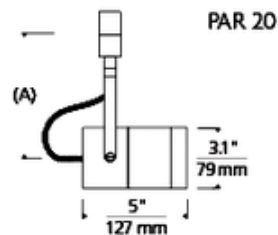

# Power Jack Spot PAR20 Head

**Description:**

Power Jack Spot PAR20 Head is made of die-cast aluminum available in Satin Nickel or White finish. Features vertical and horizontal locking mechanisms, pivots vertically 180 degrees and rotates horizontally 350 degrees. One 120 volt, PAR20 medium base halogen lamp up to 50 watts is required, but not included. Holds up to two lenses or louvers, sold separately. ETL listed. 3.1 inch diameter x 5 inch depth x 5.1 inch or 11.1 inch stem length. Requires Power Jack Canopy, sold separately.

Shown in: Satin Nickel

List Price: \$131.25  
 Our Price: \$105.00

Shade Color: N/A  
 Body Finish: Satin Nickel  
 Lamp: 1 x PAR20/Medium (E26)/50W/120V Halogen  
 Wattage: 50W  
 Dimmer: Incandescent  
 Dimensions: 5.6"L x 3.1"W x 5"D