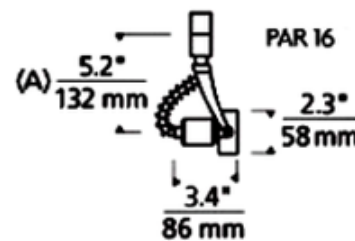

**BRAND** Visual Comfort Modern

**DESCRIPTION**

Power Jack Sportster Incandescent PAR16 is a versatile die-cast aluminum head which pivots vertically 180 degrees, rotates horizontally 350 degrees. Features vertical and horizontal locking mechanisms. Finish in Satin Nickel or White. Requires 120 volt PAR16 GU10 base lamp up to 50 watts, not included. Dimmable with standard incandescent dimmer. May be accessorized with Sportster Louver Lens Holder, sold separately. Requires Power Jack Canopy, sold separately. ETL listed. Dimensions: 2.3 inch width x 3.4 inch depth x 5.2 inch or 11.1 inch length.

<b>SHADE COLOR</b>	N/A
<b>BODY FINISH</b>	Satin Nickel
<b>WATTAGE</b>	50W
<b>DIMMER</b>	Standard 120V
<b>DIMENSIONS</b>	5.2"L x 2.3"W x 3.4"D
<b>BULB NOT INCLUDED</b>	
<b>LAMP</b>	1 x PAR16/GU10/50W/120V Halogen