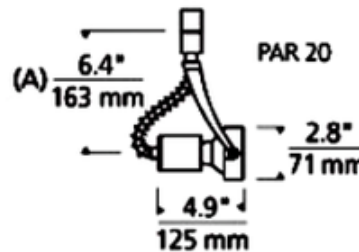

Power Jack Sportster Incandescent PAR20 Head

Designer: Gregory Kay

Description:

Power Jack Sportster Incandescent PAR20 is a versatile die-cast aluminum head which pivots vertically 180 degrees, rotates horizontally 350 degrees. Features vertical and horizontal locking mechanisms. Finish in Satin Nickel or White. Requires 120 volt PAR20 medium base lamp up to 50 watts, not included. Dimmable with standard incandescent dimmer. May be accessorized with Sportster Louver Lens Holder, sold separately. Requires Power Jack Canopy, sold separately. ETL listed. Dimensions: 2.8 inch width x 4.9 inch depth x 6.4 inch or 11.1 inch length.

Shown in: Satin Nickel

List Price: \$108.75
Our Price: \$87.00

Shade Color: N/A
Body Finish: Satin Nickel
Lamp: 1 x PAR20/Medium (E26)/50W/120V Halogen
Wattage: 50W
Dimmer: Incandescent
Dimensions: 6.4"L x 2.8"W x 4.9"D