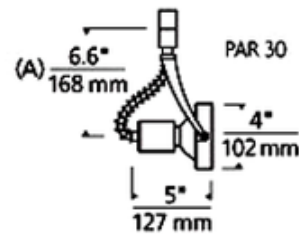

**DESIGNER**

Gregory Kay

**BRAND**

Visual Comfort Modern

**DESCRIPTION**

Power Jack Sportster Incandescent PAR30 is a versatile die-cast aluminum head which pivots vertically 180 degrees, rotates horizontally 350 degrees. Features vertical and horizontal locking mechanisms. Finish in Satin Nickel or White. Requires 120 volt PAR30 medium base lamp up to 75 watts, not included. Dimmable with standard incandescent dimmer. May be accessorized with Sportster Louver Lens Holder, sold separately. Requires Power Jack Canopy, sold separately. ETL listed. Dimensions: 4 inch width x 5 inch depth x 6.6 inch or 11.1 inch depth.

<b>SHADE COLOR</b>	N/A
<b>BODY FINISH</b>	Satin Nickel
<b>WATTAGE</b>	75W
<b>DIMMER</b>	Standard 120V
<b>DIMENSIONS</b>	6.6"L x 4"W x 5"D
<b>BULB NOT INCLUDED</b>	
<b>LAMP</b>	1 x PAR30/Medium (E26)/75W/120V Halogen