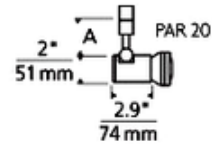

BRAND Visual Comfort Modern

DESCRIPTION

Power Jack Tweak PAR20 Head is a minimal head featuring horizontal locking mechanism, pivots vertically 180 degrees and rotates horizontally 350 degrees. Finish in Satin Nickel or White. One PAR20 medium base halogen lamp up to 50 watts is required, but not included. Optional PAR20 louver lens holder accessory available, sold separately. ETL listed. 2 inch diameter x 2.9 inch depth x 2.5 inch, 6 inch or 12 inch stem length. Requires Power Jack canopy, sold separately.

SHOWN WITH PAR20 CERAMIC METAL HALIDE BULB

SHADE COLOR	N/A
BODY FINISH	Satin Nickel
WATTAGE	50W
DIMMER	Standard 120V
DIMENSIONS	6"L x 2"W
BULB NOT INCLUDED	
LAMP	1 x PAR20/Medium (E26)/50W/120V Halogen