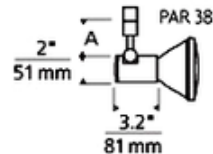

**BRAND** Visual Comfort Modern

**DESCRIPTION**

Power Jack Tweak PAR38 Head is a minimal head featuring horizontal locking mechanism, pivots vertically 180 degrees and rotates horizontally 350 degrees. Finish in Satin Nickel or White. One PAR38 medium base halogen lamp up to 120 watts is required, but not included. Optional PAR38 louver lens holder accessory available, sold separately. ETL listed. 2 inch diameter x 3.2 inch depth x 2.5 inch, 6 inch or 12 inch stem length. Requires Power Jack canopy, sold separately.

<b>SHADE COLOR</b>	N/A
<b>BODY FINISH</b>	Satin Nickel
<b>WATTAGE</b>	120W
<b>DIMMER</b>	Standard 120V
<b>DIMENSIONS</b>	2.5"L x 2"W x 3.2"D
<b>BULB NOT INCLUDED</b>	
<b>LAMP</b>	1 x PAR38/Medium (E26)/120W/120V Halogen 1 x PAR38/Medium (E26)/120V LED