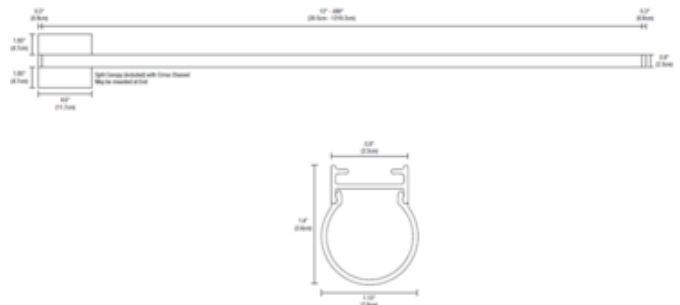

BRAND

PureEdge Lighting

DESCRIPTION

Cirrus Ceiling Channel T1 Lens Downlight with Remote Power is a linear LED fixture that offers direct light in a clean, contemporary style. Cirrus is available in various increments from 12 to 480 inches, features a tubular lens with 176 degree beam, three wattage options, and a spectrum of color temperature options. Chrome finish available up to 84 inch length. Includes a 4.6 inch square canopy that mounts on a standard junction box. Mounting clips (CC-MCL) are included for use every 18 inches. Canopy mounts to a standard junction box either using the PS-60L-ELV-24VDC (50 Watt 24 Volt DC Power Supply) which fits inside junction box, or from a 24VDC remote Universal (UNI) power supply. Universal dimming with UNI power supply (TRIAC/ELV/0-10V). ELV dimming with PS-60L-ELV power supply. Note: Required power supply, dimmer control, and optional accessories sold separately.

Shown in: Satin Aluminum / White

SHADE COLOR	White
BODY FINISH	Satin Aluminum
WATTAGE	5W
DIMMER	Low Voltage Electronic
DIMENSIONS	12"L x 1.125"W x 1.4"H
INTEGRATED LED MODULE	
LAMP	1 x LED/5W/24V LED

Technical Information

LUMINOUS FLUX	335 lumens
LUMENS/WATT	67.00
LAMP COLOR	2700K
COLOR RENDERING	95 CRI
BEAM ANGLE	100°

SPEC # EDG129939

COMPANY	PROJECT	FIXTURE TYPE	APPROVED BY	DATE