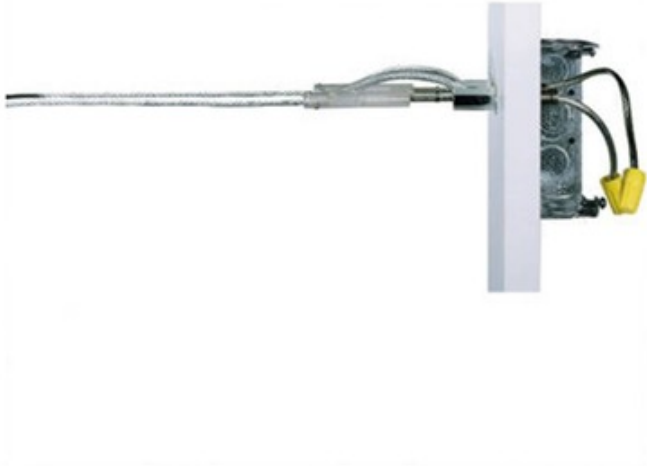

Kable Lite Power Feed Turnbuckles

Description:

Power feed turnbuckles pipe power from a single-feed remote transformer through an accessible wall or ceiling and terminate the run. Pair of insulated slimline turnbuckles with power feed capability. Minimum cable separation 2 inches; maximum cable run twenty feet, unless reinforced. Back of wall or ceiling must be accessible. Available in chrome and satin nickel finish. 1.8W x 5.5H x 2.5L.

Shown in: Chrome

List Price: \$125.00
Our Price: \$100.00

Shade Color: N/A
Body Finish: Chrome
Lamp: N/A
Wattage: N/A
Dimmer: N/A
Dimensions: 2.5"L x 5.5"H x 1.8"W

Product Number: TLG 13003			
Company:		Fixture Type:	Date: Feb 25, 2018
Project:		Approved By:	