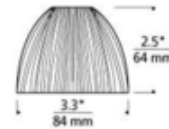

**BRAND** Visual Comfort Modern

**DESCRIPTION**

Prism Glass Shield is a Clear ribbed glass accessory. Includes snap louver lens holder. Can hold a single lens or louver, sold separately. MR16 of up to 50 watts, not included. 3.3 inch diameter x 2.5 inch height.

<b>SHADE COLOR</b>	Clear
<b>BODY FINISH</b>	N/A
<b>WATTAGE</b>	N/A
<b>DIMMER</b>	N/A
<b>DIMENSIONS</b>	3.3"W x 2.5"H
<b>LAMP</b>	N/A

**SPEC #** TLG13009

COMPANY	PROJECT	FIXTURE TYPE	APPROVED BY	DATE