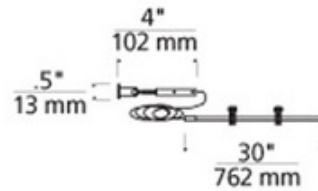

BRAND

Visual Comfort Modern

DESCRIPTION

Directional hardware for making a floating horizontal turn from a wall when the ceiling is inaccessible. Includes six feet of field-cuttable cable to provide tension for turn. Finish in Satin Nickel. ETL listed.

SHADE COLOR	N/A
BODY FINISH	Chrome
WATTAGE	N/A
DIMMER	N/A
DIMENSIONS	34"L x 0.5"W
LAMP	N/A

SPEC # TLG13017

COMPANY	PROJECT	FIXTURE TYPE	APPROVED BY	DATE