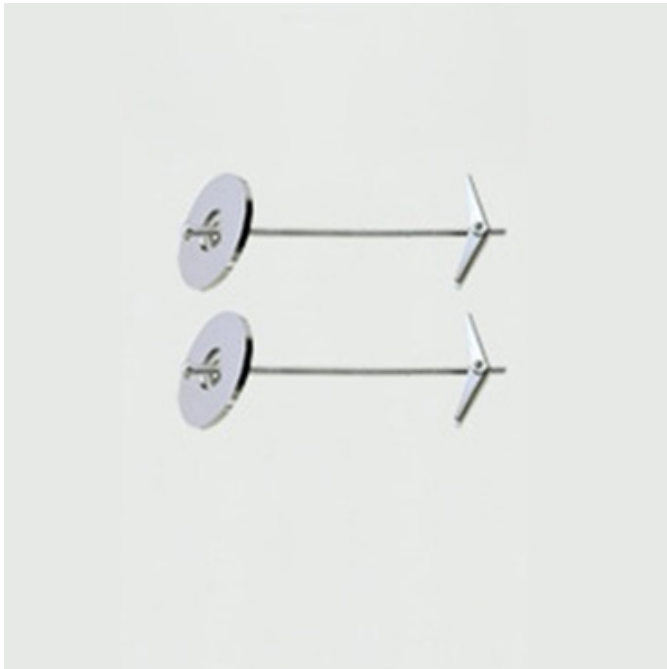

Kable Lite Plaster Anchors

Description:

Part D15 Hardware used to mount turnbuckles and anchors to a plaster surface. Sold in pairs.

Shown in: Silver

List Price: \$13.75
Our Price: \$11.00

Shade Color: N/A
Body Finish: Silver
Lamp: N/A
Wattage: N/A
Dimmer: N/A
Dimensions: N/A

Product Number: TLG 13027			
Company:		Fixture Type:	Date: Feb 21, 2018
Project:		Approved By:	

#2002KA-ANCHORS-XXXXX-0000

Fax: (773) 883-6131

Phone: 866-954-4489

Address: 1718 W. Fullerton Ave. Chicago IL 60614