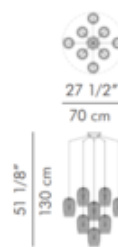

Shown in: Black / Clear

<b>SHADE COLOR</b>	Clear
<b>BODY FINISH</b>	Black
<b>WATTAGE</b>	80W
<b>DIMMER</b>	Standard 120V
<b>DIMENSIONS</b>	27.5"W x 51.13"H
<b>BULB NOT INCLUDED</b>	
<b>LAMP</b>	8 x B10/Candelabra (E12)/10W/120V LED 8 x G16.5/Candelabra (E12)/120V LED

*Technical Information*

<b>PRODUCT DIMENSIONS</b>	Canopy: 6"Dia. x 4"H
---------------------------	----------------------

**SPEC #** HIV130290

CONSTELLATION 8

CONSTELLATION 16

CONSTELLATION 24

COMPANY	PROJECT	FIXTURE TYPE	APPROVED BY	DATE