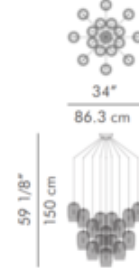

Shown in: Black / Clear

<b>SHADE COLOR</b>	Clear
<b>BODY FINISH</b>	Black
<b>WATTAGE</b>	80W
<b>DIMMER</b>	Standard 120V
<b>DIMENSIONS</b>	27.5"W x 51.13"H
<b>BULB NOT INCLUDED</b>	
<b>LAMP</b>	8 x B10/Candelabra (E12)/10W/120V LED 8 x G16.5/Candelabra (E12)/120V LED

*Technical Information*

**PRODUCT DIMENSIONS** Canopy: 6"Dia. x 4"H

**SPEC #** HIV130290

CONSTELLATION 8

CONSTELLATION 16

CONSTELLATION 24

COMPANY	PROJECT	FIXTURE TYPE	APPROVED BY	DATE