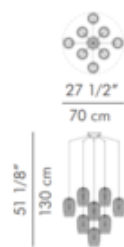

Shown in: Black / Clear

<b>SHADE COLOR</b>	Clear
<b>BODY FINISH</b>	Black
<b>WATTAGE</b>	80W
<b>DIMMER</b>	Standard 120V
<b>DIMENSIONS</b>	27.5"W x 51.13"H
<b>BULB NOT INCLUDED</b>	
<b>LAMP</b>	8 x B10/Candelabra (E12)/10W/120V LED 8 x G16.5/Candelabra (E12)/120V LED

*Technical Information*

**PRODUCT DIMENSIONS** Canopy: 6"Dia. x 4"H

**SPEC #** HIV130290

CONSTELLATION 8

CONSTELLATION 16

CONSTELLATION 24

COMPANY	PROJECT	FIXTURE TYPE	APPROVED BY	DATE