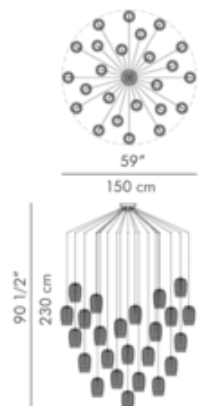

Shown in: Black / Clear

<b>SHADE COLOR</b>	Clear
<b>BODY FINISH</b>	Black
<b>WATTAGE</b>	80W
<b>DIMMER</b>	Standard 120V
<b>DIMENSIONS</b>	27.5"W x 51.13"H
<b>BULB NOT INCLUDED</b>	
<b>LAMP</b>	8 x B10/Candelabra (E12)/10W/120V LED 8 x G16.5/Candelabra (E12)/120V LED

*Technical Information*

**PRODUCT DIMENSIONS** Canopy: 6"Dia. x 4"H

**SPEC #** HIV130290

CONSTELLATION 8

CONSTELLATION 16

CONSTELLATION 24

COMPANY	PROJECT	FIXTURE TYPE	APPROVED BY	DATE