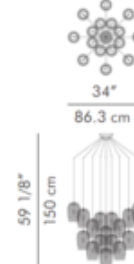

Shown in: Black / Clear

<b>SHADE COLOR</b>	Clear
<b>BODY FINISH</b>	Black
<b>WATTAGE</b>	80W
<b>DIMMER</b>	Standard 120V
<b>DIMENSIONS</b>	27.5"W x 51.13"H
<b>BULB NOT INCLUDED</b>	
<b>LAMP</b>	8 x B10/Candelabra (E12)/10W/120V LED 8 x G16.5/Candelabra (E12)/120V LED

*Technical Information*

<b>PRODUCT DIMENSIONS</b>	Canopy: 6"Dia. x 4"H
---------------------------	----------------------

**SPEC #** HIV130290

CONSTELLATION 8

CONSTELLATION 16

CONSTELLATION 24

COMPANY	PROJECT	FIXTURE TYPE	APPROVED BY	DATE