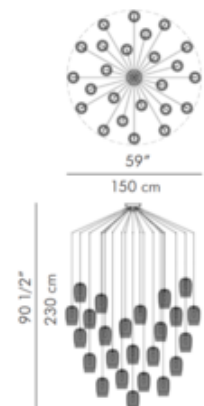

Shown in: Black / Clear

<b>SHADE COLOR</b>	Clear
<b>BODY FINISH</b>	Black
<b>WATTAGE</b>	80W
<b>DIMMER</b>	Standard 120V
<b>DIMENSIONS</b>	27.5"W x 51.13"H
<b>BULB NOT INCLUDED</b>	
<b>LAMP</b>	8 x B10/Candelabra (E12)/10W/120V LED 8 x G16.5/Candelabra (E12)/120V LED

*Technical Information*

<b>PRODUCT DIMENSIONS</b>	Canopy: 6"Dia. x 4"H
---------------------------	----------------------

**SPEC #** HIV130290

CONSTELLATION 8

CONSTELLATION 16

CONSTELLATION 24

COMPANY	PROJECT	FIXTURE TYPE	APPROVED BY	DATE