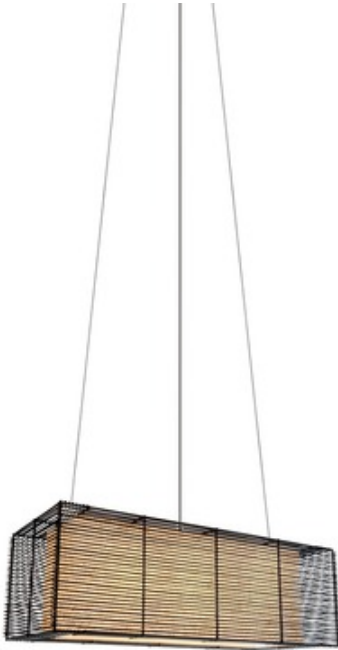

# Kai Rectangular Indoor Hanging Lamp

**Description:**

Kai Rectangular Indoor Hanging Lamp features hand-laid palm leaf spines which create linear patterns around the exterior of the diffuser, while the inner shade is mylar laminated with handmade paper. The base and stem are powder-coated for a smooth finish. Available in slim or large size options. Kai Collection also offers floor lamp, rectangular hanging lamp, lantern, and multiple suspension versions. Large size is 47.25 inches long x 19.75 inches wide x 15.75 inches high and requires three 75 watt 120 volt medium base incandescent lamps not included. Slim size is 39.75 inches long x 16.1 inches wide x 10.25 inches high and requires two 75 watt 120 volt medium base incandescent lamps not included. UL listed.

Shown in: Brown

**List Price:** \$1040.63  
**Our Price:** \$832.50

**Shade Color:** Brown  
**Body Finish:** N/A  
**Lamp:** 2 x A19/Medium (E26)/75W/120V Incandescent  
 2 x A19/Medium (E26)/120V LED  
**Wattage:** 150W  
**Dimmer:** Incandescent  
**Dimensions:** 39.75"L x 10.25"H x 16.1"W