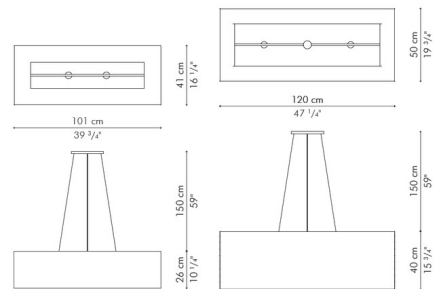

Shown in brown / brown

Specifications

COLOR Brown
 BODY FINISH Brown
 WATTAGE 150W
 DIMMER Standard 120V
 DIMENSIONS 39.75"L x 16.1"W x 10.25"H
 BULB NOT INCLUDED 2 x A19/Medium (E26)/75W/120V Incandescent
 OTHER BULB OPTIONS 2 x A19/Medium (E26)/120V LED
 COUNTRY OF ORIGIN Philippines

Technical Information

PRODUCT DIMENSIONS Adjustable Cord: 59"L

CLICK TO VIEW PRODUCT

Notes: