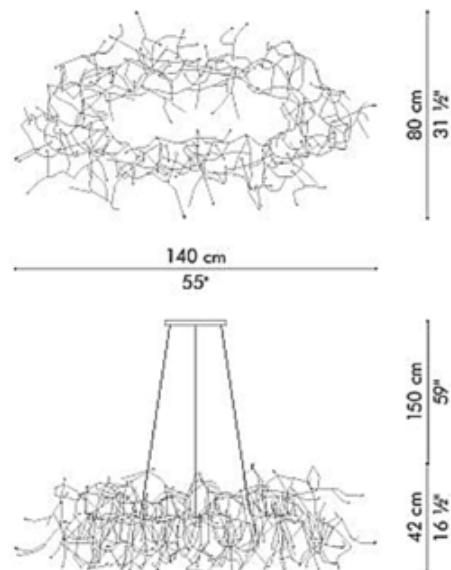

COMPANY

PROJECT

FIXTURE TYPE

APPROVED BY

DATE