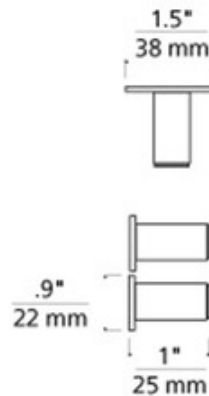

# Kable Lite Slimline Anchors

**Description:**

Use to secure cables at one end of a run with turnbuckles at the other end (sold separately). For short straight runs wall to wall or ceiling mounted. Finish in Satin Nickel or Chrome. Sold as a pair. ETL listed. 0.9W x 0.9H x 1L.

Shown in: Chrome

List Price: \$37.50  
 Our Price: \$30.00

Shade Color: N/A  
 Body Finish: Chrome  
 Lamp: N/A  
 Wattage: N/A  
 Dimmer: N/A  
 Dimensions: 1"L x 0.9"H x 0.9"W

Product Number: <b>TLG 13036</b>			
Company:		Fixture Type:	Date: Feb 19, 2018
Project:		Approved By:	