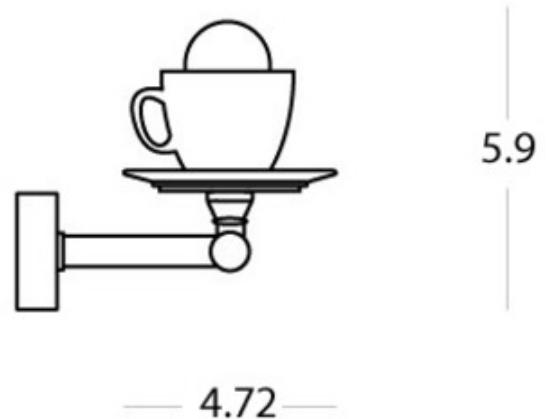

COMPANY

PROJECT

FIXTURE TYPE

APPROVED BY

DATE