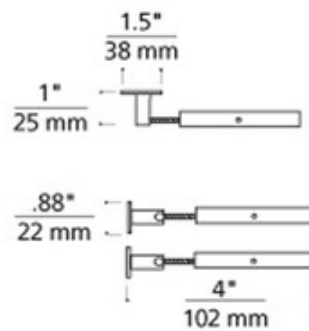

Kable Lite Slimline Conductive Turnbuckles

Description:

Slimline turnbuckles provide tension to the cable run. Use on runs of no more than twenty feet in length. Mount to ceiling or wall. When ceiling mounted, cables drop 1 inch from the ceiling. Use the 1.5 inch washer (included) for ceiling mount support on runs over ten feet. Order isolating slimline turnbuckles when mounting to a metal surface or metal studs. Finish in Chrome or Satin Nickel. Sold as pair. ETL listed. 0.88W x 0.88H x 4L.

Shown in: Chrome

List Price: \$67.50
 Our Price: \$54.00

Shade Color: N/A
 Body Finish: Chrome
 Lamp: N/A
 Wattage: N/A
 Dimmer: N/A
 Dimensions: 4"L x 0.88"H x 0.88"W

Product Number: TLG 13039			
Company:		Fixture Type:	Date: Feb 20, 2018
Project:		Approved By:	