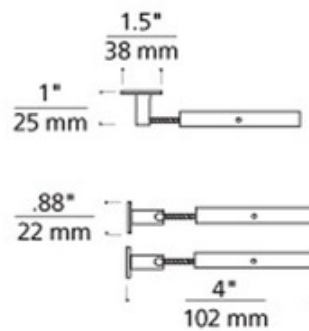

Kable Lite Slimline Isolating Turnbuckles

Description:

Isolating slimline turnbuckles provide tension to the cable run and should be used when mounting to metal or metal studs. Use on runs of no more than twenty feet in length. Mount to ceiling or wall. When ceiling mounted, cables drop 1 inch from the ceiling. Use the 1.5 inch washer (included) for ceiling mount support on runs over ten feet. Sold as a pair. Finish in Chrome or Satin Nickel. ETL listed. 0.88W x 0.88H x 4L.

Shown in: Chrome

List Price: \$82.50
 Our Price: \$66.00

Shade Color: N/A
 Body Finish: Chrome
 Lamp: N/A
 Wattage: N/A
 Dimmer: N/A
 Dimensions: 4"L x 0.88"H x 0.88"W

Product Number: TLG13042			
Company:		Fixture Type:	Date: Feb 18, 2018
Project:		Approved By:	