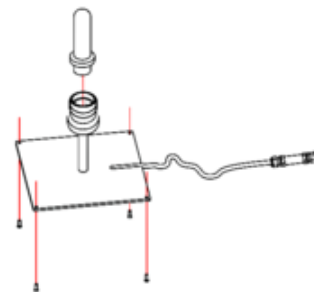

BRAND

Contardi

DESCRIPTION

The Muse Fixed Outdoor Lantern features a Satin Bronze frame with Amber acrylic panels and a brown braided leather handle. The angled, geometric frame offers a modern take on a classic lantern style. IP65 rated for outdoor use with an IP68 outdoor connector.

SHADE COLOR	N/A
BODY FINISH	Black Pearl
WATTAGE	8W
DIMMER	Not Dimmable
DIMENSIONS	15.7"W x 15.7"H x 15.7"D
BULB NOT INCLUDED	
LAMP	1 x A19/Medium (E26)/8W/120V LED 1 x A19/Medium (E26)/120V LED

SPEC # CDI130513