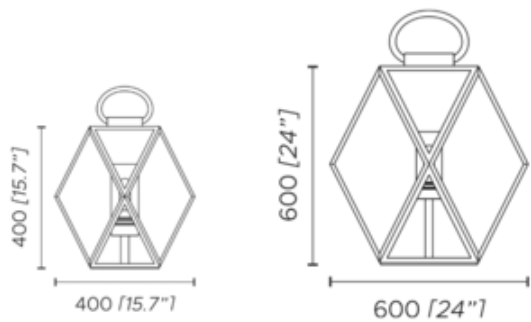

BRAND

Contardi

DESCRIPTION

The Muse Fixed Outdoor Lantern features a Satin Bronze frame with Amber acrylic panels and a brown braided leather handle. The angled, geometric frame offers a modern take on a classic lantern style. IP65 rated for outdoor use with an IP68 outdoor connector.

SHADE COLOR	N/A
BODY FINISH	Black Pearl
WATTAGE	8W
DIMMER	Not Dimmable
DIMENSIONS	15.7"W x 15.7"H x 15.7"D
BULB NOT INCLUDED	
LAMP	1 x A19/Medium (E26)/8W/120V LED 1 x A19/Medium (E26)/120V LED

SPEC # CDI130513