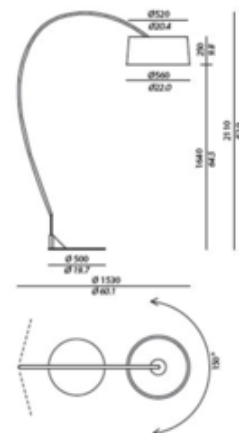

DESCRIPTION

The Divina Arco Floor Lamp features a curved arm structure in Lacquered Bronze or Gloss White finish with the choice of Cream, White or Black Plisse (pleated ribbon) shade options. Includes an 84.6 inch black cord with dimmer switch on cord. 82.9 inch height x 60.1 inch width x 22 inch depth.

SHADE COLOR	Cream Plisse
BODY FINISH	Bronze Lacquered
WATTAGE	106W
DIMMER	Included
DIMENSIONS	60.1"W x 82.9"H x 22"D
BULB NOT INCLUDED	
LAMP	2 x A19/Medium (E26)/53W/120V Incandescent 2 x A19/Medium (E26)/120V LED 2 x CF/Medium (E26)/120V Compact Fluorescent