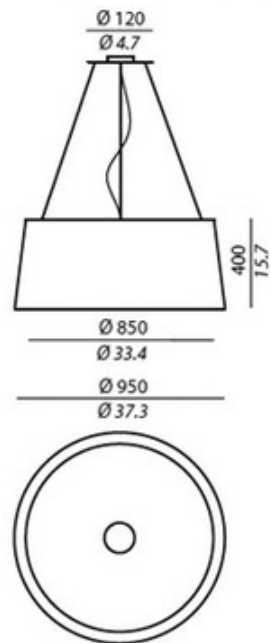

COMPANY

PROJECT

FIXTURE TYPE

APPROVED BY

DATE