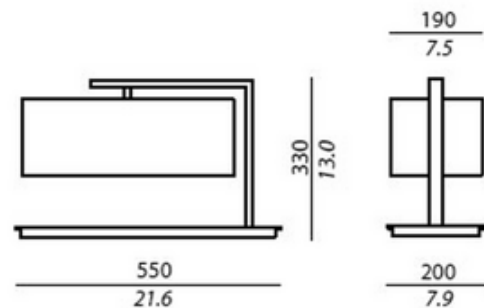

### DESCRIPTION

The Kira Table Lamp features a Black Nickel body with a patterned Bronze mirror base and a White percaline shade. Includes a 78.7 inch Black cable cord with an on/off switch on cord. 21.6 inch width x 13 inch height x 7.9 inch depth.

SHADE COLOR	White
BODY FINISH	Black Nickel
WATTAGE	50W
DIMMER	Standard 120V
DIMENSIONS	21.6"W x 13"H x 7.9"D
BULB NOT INCLUDED	
LAMP	2 x A19/Medium (E26)/25W/120V Incandescent 2 x A19/Medium (E26)/120V LED 2 x CF/Medium (E26)/120V Compact Fluorescent