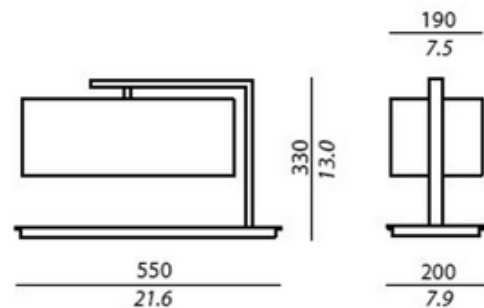

DESIGNER

Massimiliano Raggi

BRAND

Contardi

DESCRIPTION

The Kira Table Lamp features a Black Nickel body with a patterned Bronze mirror base and a White percaline shade. Includes a 78.7 inch Black cable cord with an on/off switch on cord. 21.6 inch width x 13 inch height x 7.9 inch depth.

SHADE COLOR	White
BODY FINISH	Black Nickel
WATTAGE	50W
DIMMER	Standard 120V
DIMENSIONS	21.6"W x 13"H x 7.9"D
BULB NOT INCLUDED	
LAMP	2 x A19/Medium (E26)/25W/120V Incandescent 2 x A19/Medium (E26)/120V LED 2 x CF/Medium (E26)/120V Compact Fluorescent